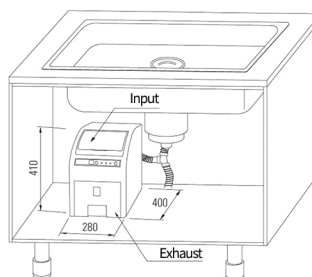

Product installation